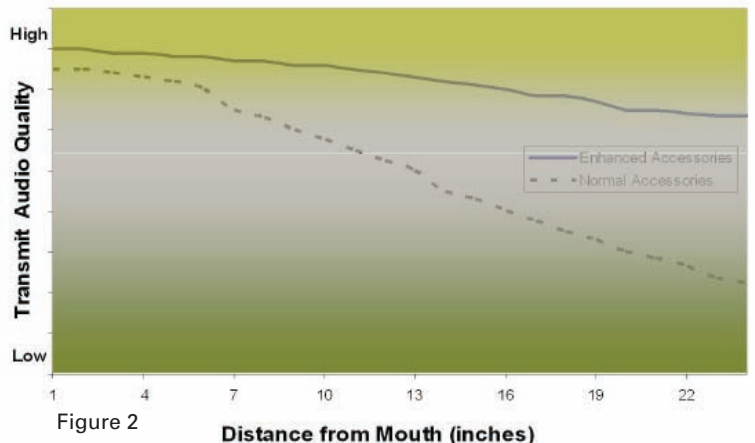

Enhanced Audio (Speaking Volume)

Figure 1

Enhanced Audio Performance : (Body wearing Positions)

Figure 2

Contact Us

Motorola Australia Pty. Limited
 10 Wesley Court Tally Ho Business Park
 East Burwood VIC 3151 Australia
 Tel +61 3 9847 7500 Fax +61 3 9847 7752 www.motorola.com.au