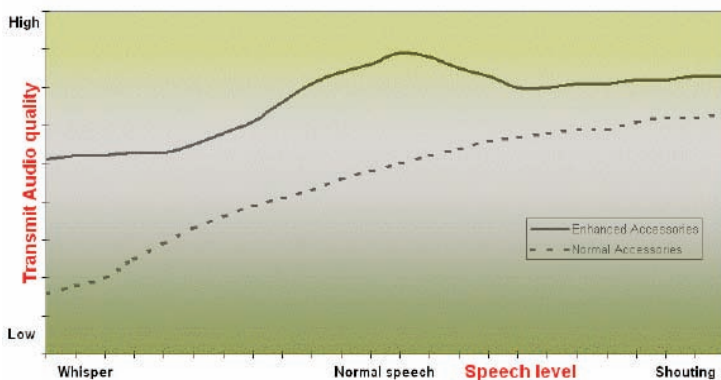

Enhanced Audio (Speaking Volume)

Figure 1

Enhanced Audio Performance : (Body wearing Positions)

Figure 2

Contact Us

Motorola Australia Pty. Limited
 10 Wesley Court Tally Ho Business Park
 East Burwood VIC 3151 Australia
 Tel +61 3 9847 7500 Fax +61 3 9847 7752 www.motorola.com.au